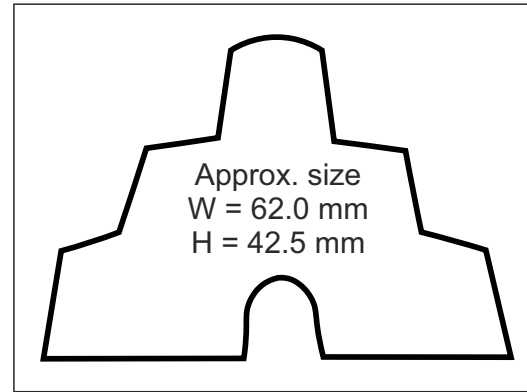

Approx. size
W = 40.5 mm
H = 63.0 mm

Egg Cup

Approx. size
W = 63.0 mm
H = 84.5 mm

Boot

Approx. size
W = 39mm
H = 87mm

Foot

Approx. size
W = 62.0 mm
H = 42.5 mm

Sandcastle

Approx. size
W = 62.0 mm
H = 62.0 mm

T-Shirt

Approx. size
W = 71.0 mm
H = 65.0 mm

Shell

Approx. size
W = 70mm
H = 55mm

Cloud

Approx. size
W = 46.5 mm
H = 46.5 mm

Shorts

Approx. size
W = 58.0 mm
H = 67.0 mm

Oak Tree

Approx. size
W = 58.5 mm
H = 75.5 mm

Tree

Approx. size
W = 87mm
H = 60mm

Devon & Cornwall

Approx. size
W = 58.0 mm
H = 85.0 mm

Scotland

Approx. Size
W = 90mm
H = 48mm

2000

Approx. size
W = 60.0 mm
H = 57.0 mm

Flower

Approx. size
W = 78.5 mm
H = 55.0 mm

Teapot

Approx. size
W = 77.0 mm
H = 51.5 mm

Scroll