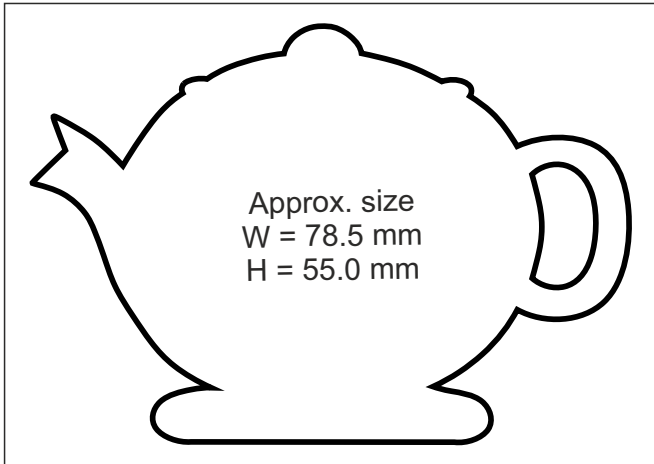

Approx. size
W = 42.0 mm
H = 70.0 mm

Father Xmas

Approx. size
W = 60mm
H = 61mm

Bell

Approx. size
W = 60.0 mm
H = 60.0 mm

Snow Globe

Approx. size
W = 53.0 mm
H = 60.5 mm

Star

Approx. size
W = 42.0 mm
H = 70.0 mm

Snowman

Approx. size
W = 28mm
H = 86mm

Bottle

Approx. size
W = 38.5mm
H = 88mm

Clock Tower

Approx. size
W = 82 mm
H = 31 mm

Cracker

Approx. size
W = 55 mm
H = 61 mm

Balloon

Approx. size
W = 54.5mm
H = 58mm

Heart

Approx. size
W = 90 mm
H = 53.5 mm

AGM

Approx. size
W = 85.5 mm
H = 50.5 mm

Key

Approx. Size
W = 90mm
H = 48mm

2000

Approx. size
W = 60.0 mm
H = 57.0 mm

Flower

Approx. size
W = 78.5 mm
H = 55.0 mm

Teapot

Approx. size
W = 77.0 mm
H = 51.5 mm

Scroll