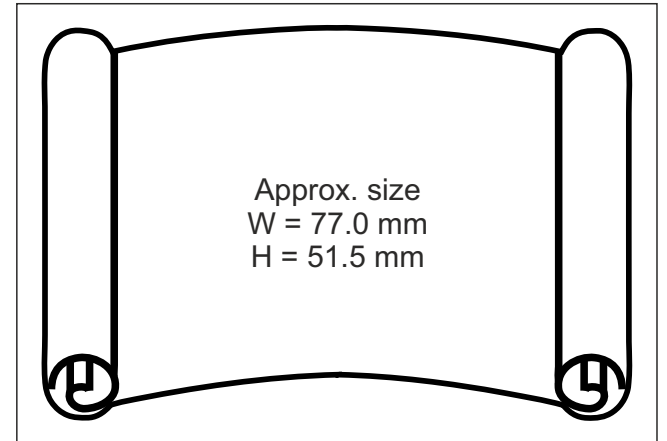

Approx. size
W = 60.5 mm
H = 72.5 mm

Wales

Approx. size
W = 53.5mm
H = 73.5mm

Ireland

Approx. size
W = 98mm
H = 56mm

Isle of Wight

Approx. size
W = 65mm
H = 65mm

France

Approx. size
W = 42.0 mm
H = 70.0 mm

Snowman

Approx. size
W = 28mm
H = 86mm

Bottle

Approx. size
W = 38.5mm
H = 88mm

Clock Tower

Approx. size
W = 82 mm
H = 31 mm

Cracker

Approx. Size
W = 90mm
H = 48mm

2000

Approx. size
W = 60.0 mm
H = 57.0 mm

Flower

Approx. size
W = 78.5 mm
H = 55.0 mm

Teapot

Approx. size
W = 77.0 mm
H = 51.5 mm

Scroll

Approx. size
W = 77.0 mm
H = 51.5 mm

Scroll 1

Approx. size
W = 65.0 mm
H = 55.0 mm

Mad Hatter Hat

Approx. size
W = 77.0 mm
H = 51.5 mm

Scroll 2

Approx. size
W = 77.0 mm
H = 51.5 mm

Scroll 3