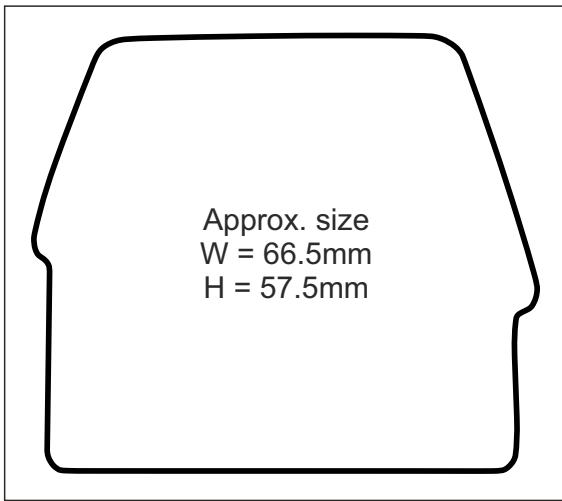

Approx. size
W = 62.0 mm
H = 62.0 mm

T-Shirt

Approx. size
W = 71.0 mm
H = 65.0 mm

Shell

Approx. size
W = 70mm
H = 55mm

Cloud

Approx. size
W = 46.5 mm
H = 46.5 mm

Shorts

Approx. size
W = 66.5mm
H = 57.5mm

Cottage

Approx. size
W = 73mm
H = 56mm

Crown

Approx. size
W = 106.5 mm
H = 52.5 mm

Flag

Approx. size
W = 90.0 mm
H = 45.5 mm

Marquee

Approx. size
W = 58.0 mm
H = 67.0 mm

Oak Tree

Approx. size
W = 58.5 mm
H = 75.5 mm

Tree

Approx. size
W = 87mm
H = 60mm

Devon & Cornwall

Approx. size
W = 58.0 mm
H = 85.0 mm

Scotland

Approx. Size
W = 90mm
H = 48mm

2000

Approx. size
W = 60.0 mm
H = 57.0 mm

Flower

Approx. size
W = 78.5 mm
H = 55.0 mm

Teapot

Approx. size
W = 77.0 mm
H = 51.5 mm

Scroll