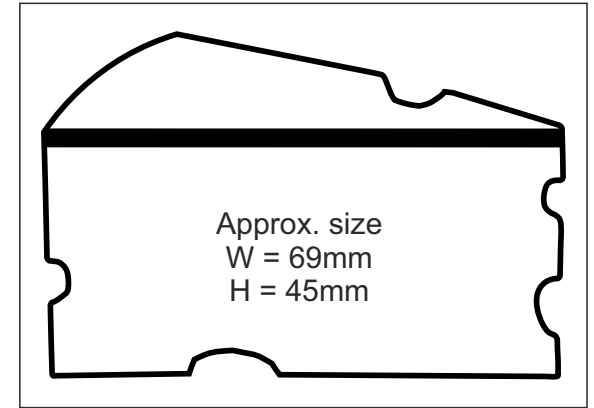

Approx. size
W = 79.5mm
H = 42.5mm

Duck

Approx. size
W = 90mm
H = 35.5mm

Fish

Approx. size
W = 70.0 mm
H = 47.5 mm

Mouse Head

Approx. size
W = 65.5 mm
H = 44.5 mm

Pig

Approx. size
W = 69mm
H = 45mm

Cheese Wedge

Approx. size
W = 59.0 mm
H = 65.0 mm

Rabbit

Approx. size
W = 46.5 mm
H = 72.5 mm

Teddy Bear

Approx. size
W = 46mm
H = 62.5mm

Egg

Approx. size
W = 58.0 mm
H = 67.0 mm

Oak Tree

Approx. size
W = 58.5 mm
H = 75.5 mm

Tree

Approx. size
W = 87mm
H = 60mm

Devon & Cornwall

Approx. size
W = 58.0 mm
H = 85.0 mm

Scotland

Approx. Size
W = 90mm
H = 48mm

2000

Approx. size
W = 60.0 mm
H = 57.0 mm

Flower

Approx. size
W = 78.5 mm
H = 55.0 mm

Teapot

Approx. size
W = 77.0 mm
H = 51.5 mm

Scroll