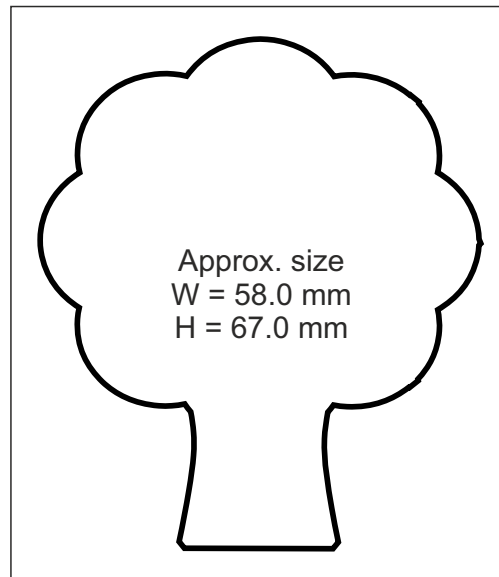

Approx. size
W = 66.5mm
H = 57.5mm

Cottage

Approx. size
W = 73mm
H = 56mm

Crown

Approx. size
W = 106.5 mm
H = 52.5 mm

Flag

Approx. size
W = 90.0 mm
H = 45.5 mm

Marquee

Approx. size
W = 58.0 mm
H = 67.0 mm

Oak Tree

Approx. size
W = 58.5 mm
H = 75.5 mm

Tree

Approx. size
W = 87mm
H = 60mm

Devon & Cornwall

Approx. size
W = 58.0 mm
H = 85.0 mm

Scotland

Approx. size
W = 42.0 mm
H = 70.0 mm

Father Xmas

Approx. size
W = 60mm
H = 61mm

Bell

Approx. size
W = 60.0 mm
H = 60.0 mm

Snow Globe

Approx. size
W = 53.0 mm
H = 60.5 mm

Star

Approx. Size
W = 90mm
H = 48mm

2000

Approx. size
W = 60.0 mm
H = 57.0 mm

Flower

Approx. size
W = 78.5 mm
H = 55.0 mm

Teapot

Approx. size
W = 77.0 mm
H = 51.5 mm

Scroll