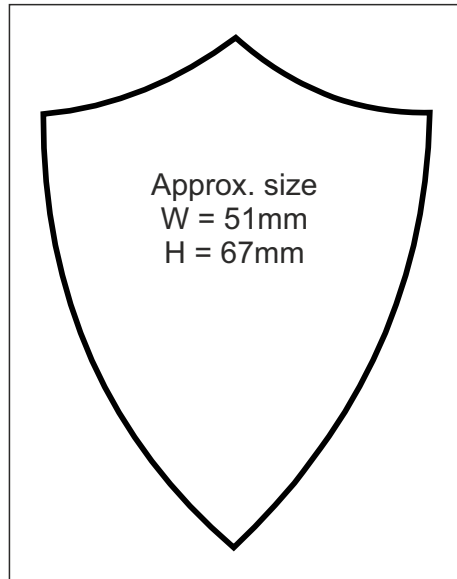

R1 - Large Rectangle

R2 - Large Rectangle

I - Large Shield