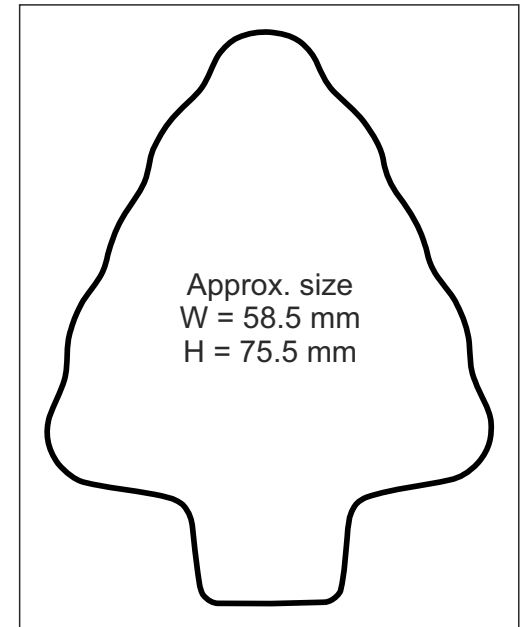

Approx. size
W = 66.5mm
H = 57.5mm

Cottage

Approx. size
W = 73mm
H = 56mm

Crown

Approx. size
W = 106.5 mm
H = 52.5 mm

Flag

Approx. size
W = 90.0 mm
H = 45.5 mm

Marquee

Approx. size
W = 58.0 mm
H = 67.0 mm

Oak Tree

Approx. size
W = 58.5 mm
H = 75.5 mm

Tree

Approx. size
W = 87mm
H = 60mm

Devon & Cornwall

Approx. size
W = 58.0 mm
H = 85.0 mm

Scotland

Approx. size
W = 60.5 mm
H = 72.5 mm

Wales

Approx. size
W = 53.5mm
H = 73.5mm

Ireland

Approx. size
W = 98mm
H = 56mm

Isle of Wight

Approx. size
W = 65mm
H = 65mm

France

Approx. Size
W = 90mm
H = 48mm

2000

Approx. size
W = 60.0 mm
H = 57.0 mm

Flower

Approx. size
W = 78.5 mm
H = 55.0 mm

Teapot

Approx. size
W = 77.0 mm
H = 51.5 mm

Scroll