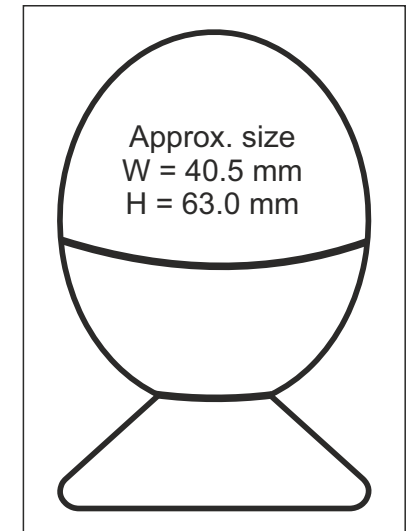

Approx. size
W = 79.5mm
H = 42.5mm

Duck

Approx. size
W = 90mm
H = 35.5mm

Fish

Approx. size
W = 70.0 mm
H = 47.5 mm

Mouse Head

Approx. size
W = 65.5 mm
H = 44.5 mm

Pig

Approx. size
W = 69mm
H = 45mm

Cheese Wedge

Approx. size
W = 59.0 mm
H = 65.0 mm

Rabbit

Approx. size
W = 46.5 mm
H = 72.5 mm

Teddy Bear

Approx. size
W = 46mm
H = 62.5mm

Egg

Approx. size
W = 58.0 mm
H = 67.0 mm

Oak Tree

Approx. size
W = 58.5 mm
H = 75.5 mm

Tree

Approx. size
W = 87mm
H = 60mm

Devon & Cornwall

Approx. size
W = 58.0 mm
H = 85.0 mm

Scotland

Approx. Size
W = 90mm
H = 48mm

2000

Approx. size
W = 60.0 mm
H = 57.0 mm

Flower

Approx. size
W = 78.5 mm
H = 55.0 mm

Teapot

Approx. size
W = 77.0 mm
H = 51.5 mm

Scroll