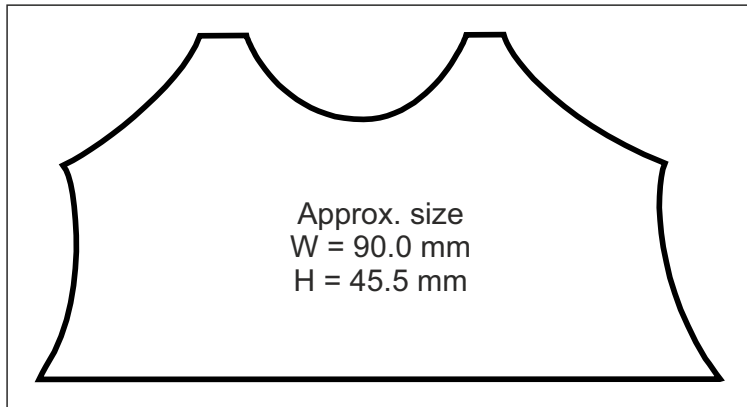

Approx. size
W = 66.5mm
H = 57.5mm

Cottage

Approx. size
W = 73mm
H = 56mm

Crown

Approx. size
W = 106.5 mm
H = 52.5 mm

Flag

Approx. size
W = 90.0 mm
H = 45.5 mm

Marquee

Approx. size
W = 58.0 mm
H = 67.0 mm

Oak Tree

Approx. size
W = 58.5 mm
H = 75.5 mm

Tree

Approx. size
W = 87mm
H = 60mm

Devon & Cornwall

Approx. size
W = 58.0 mm
H = 85.0 mm

Scotland

Approx. size
W = 60.5 mm
H = 72.5 mm

Wales

Approx. size
W = 53.5mm
H = 73.5mm

Ireland

Approx. size
W = 98mm
H = 56mm

Isle of Wight

Approx. size
W = 65mm
H = 65mm

France

Approx. Size
W = 90mm
H = 48mm

2000

Approx. size
W = 60.0 mm
H = 57.0 mm

Flower

Approx. size
W = 78.5 mm
H = 55.0 mm

Teapot

Approx. size
W = 77.0 mm
H = 51.5 mm

Scroll