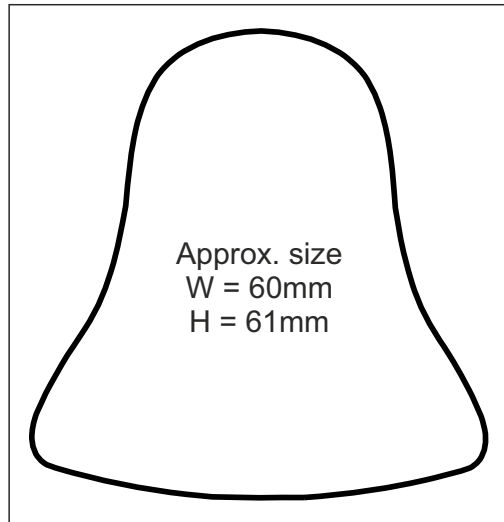

Approx. size
W = 58.0 mm
H = 67.0 mm

Oak Tree

Approx. size
W = 58.5 mm
H = 75.5 mm

Tree

Approx. size
W = 87mm
H = 60mm

Devon & Cornwall

Approx. size
W = 58.0 mm
H = 85.0 mm

Scotland

Approx. size
W = 60.5 mm
H = 72.5 mm

Wales

Approx. size
W = 53.5mm
H = 73.5mm

Ireland

Approx. size
W = 98mm
H = 56mm

Isle of Wight

Approx. size
W = 65mm
H = 65mm

France

Approx. size
W = 42.0 mm
H = 70.0 mm

Father Xmas

Approx. size
W = 60mm
H = 61mm

Bell

Approx. size
W = 60.0 mm
H = 60.0 mm

Snow Globe

Approx. size
W = 53.0 mm
H = 60.5 mm

Star

Approx. Size
W = 90mm
H = 48mm

2000

Approx. size
W = 60.0 mm
H = 57.0 mm

Flower

Approx. size
W = 78.5 mm
H = 55.0 mm

Teapot

Approx. size
W = 77.0 mm
H = 51.5 mm

Scroll