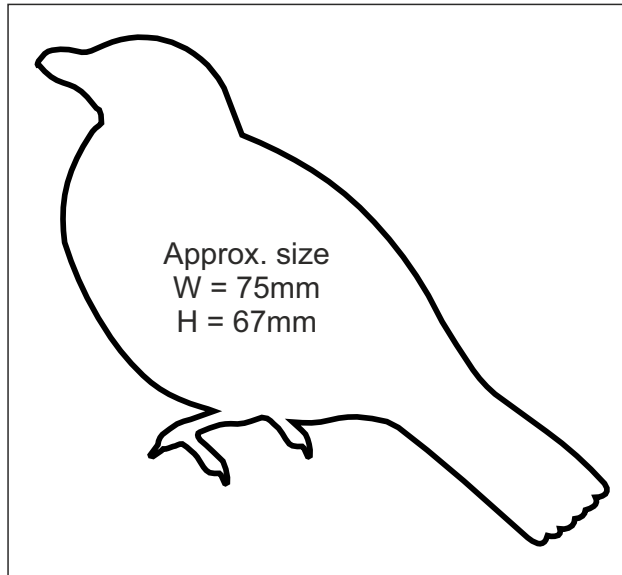

Approx. size
W = 58.5 mm
H = 76.0 mm

Bird

Approx. size
W = 75mm
H = 67mm

Black Bird

Approx. size
W = 72mm
H = 51mm

Butterfly

Approx. size
W = 60mm
H = 52.5mm

Cow

Approx. size
W = 79.5mm
H = 42.5mm

Duck

Approx. size
W = 90mm
H = 35.5mm

Fish

Approx. size
W = 70.0 mm
H = 47.5 mm

Mouse Head

Approx. size
W = 65.5 mm
H = 44.5 mm

Pig

Approx. size
W = 58.0 mm
H = 67.0 mm

Oak Tree

Approx. size
W = 58.5 mm
H = 75.5 mm

Tree

Approx. size
W = 87mm
H = 60mm

Devon & Cornwall

Approx. size
W = 58.0 mm
H = 85.0 mm

Scotland

Approx. Size
W = 90mm
H = 48mm

2000

Approx. size
W = 60.0 mm
H = 57.0 mm

Flower

Approx. size
W = 78.5 mm
H = 55.0 mm

Teapot

Approx. size
W = 77.0 mm
H = 51.5 mm

Scroll