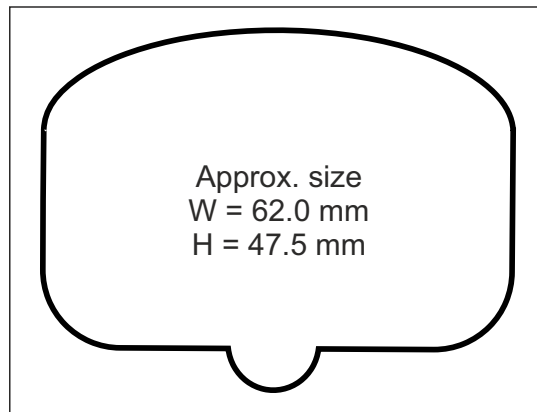

Old Caravan