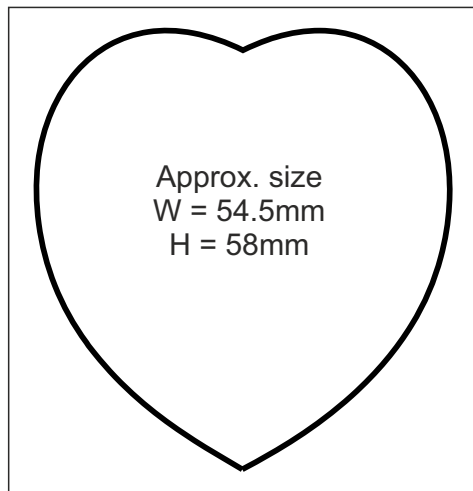

Approx. size
W = 54.5mm
H = 58mm

Heart