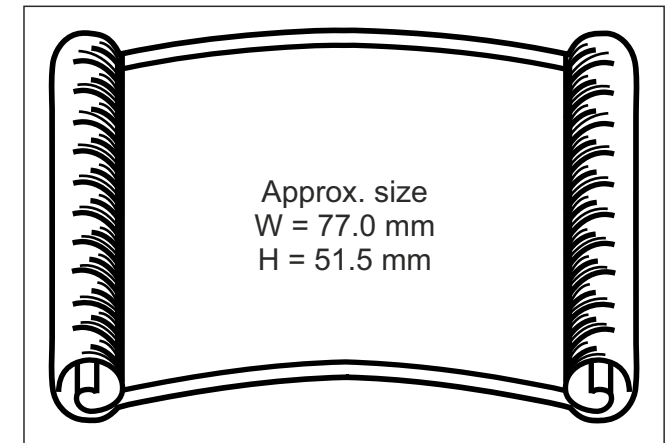

Approx. size
W = 60.5 mm
H = 72.5 mm

Wales

Approx. size
W = 53.5mm
H = 73.5mm

Ireland

Approx. size
W = 98mm
H = 56mm

Isle of Wight

Approx. size
W = 65mm
H = 65mm

France

Approx. size
W = 42.0 mm
H = 70.0 mm

Snowman

Approx. size
W = 28mm
H = 86mm

Bottle

Approx. size
W = 38.5mm
H = 88mm

Clock Tower

Approx. size
W = 82 mm
H = 31 mm

Cracker

Approx. Size
W = 90mm
H = 48mm

2000

Approx. size
W = 60.0 mm
H = 57.0 mm

Flower

Approx. size
W = 78.5 mm
H = 55.0 mm

Teapot

Approx. size
W = 77.0 mm
H = 51.5 mm

Scroll

Approx. size
W = 77.0 mm
H = 51.5 mm

Scroll 1

Approx. size
W = 65.0 mm
H = 55.0 mm

Mad Hatter Hat

Approx. size
W = 77.0 mm
H = 51.5 mm

Scroll 2

Approx. size
W = 77.0 mm
H = 51.5 mm

Scroll 3