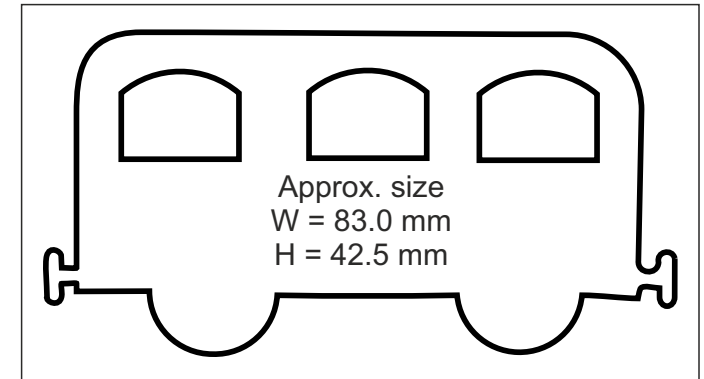

Train Coach