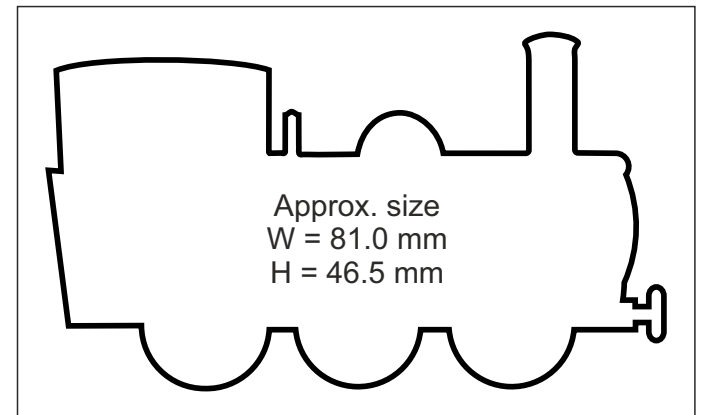

Shorts

Train