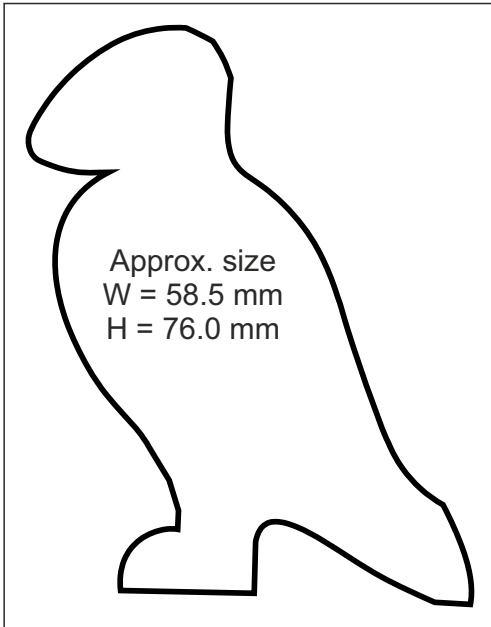

Approx. size
W = 58.5 mm
H = 76.0 mm

Bird

Approx. size
W = 75mm
H = 67mm

Black Bird

Approx. size
W = 72mm
H = 51mm

Butterfly

Approx. size
W = 60mm
H = 52.5mm

Cow

Approx. size
W = 79.5mm
H = 42.5mm

Duck

Approx. size
W = 90mm
H = 35.5mm

Fish

Approx. size
W = 70.0 mm
H = 47.5 mm

Mouse Head

Approx. size
W = 65.5 mm
H = 44.5 mm

Pig

Approx. size
W = 58.0 mm
H = 67.0 mm

Oak Tree

Approx. size
W = 58.5 mm
H = 75.5 mm

Tree

Approx. size
W = 87mm
H = 60mm

Devon & Cornwall

Approx. size
W = 58.0 mm
H = 85.0 mm

Scotland

Approx. Size
W = 90mm
H = 48mm

2000

Approx. size
W = 60.0 mm
H = 57.0 mm

Flower

Approx. size
W = 78.5 mm
H = 55.0 mm

Teapot

Approx. size
W = 77.0 mm
H = 51.5 mm

Scroll